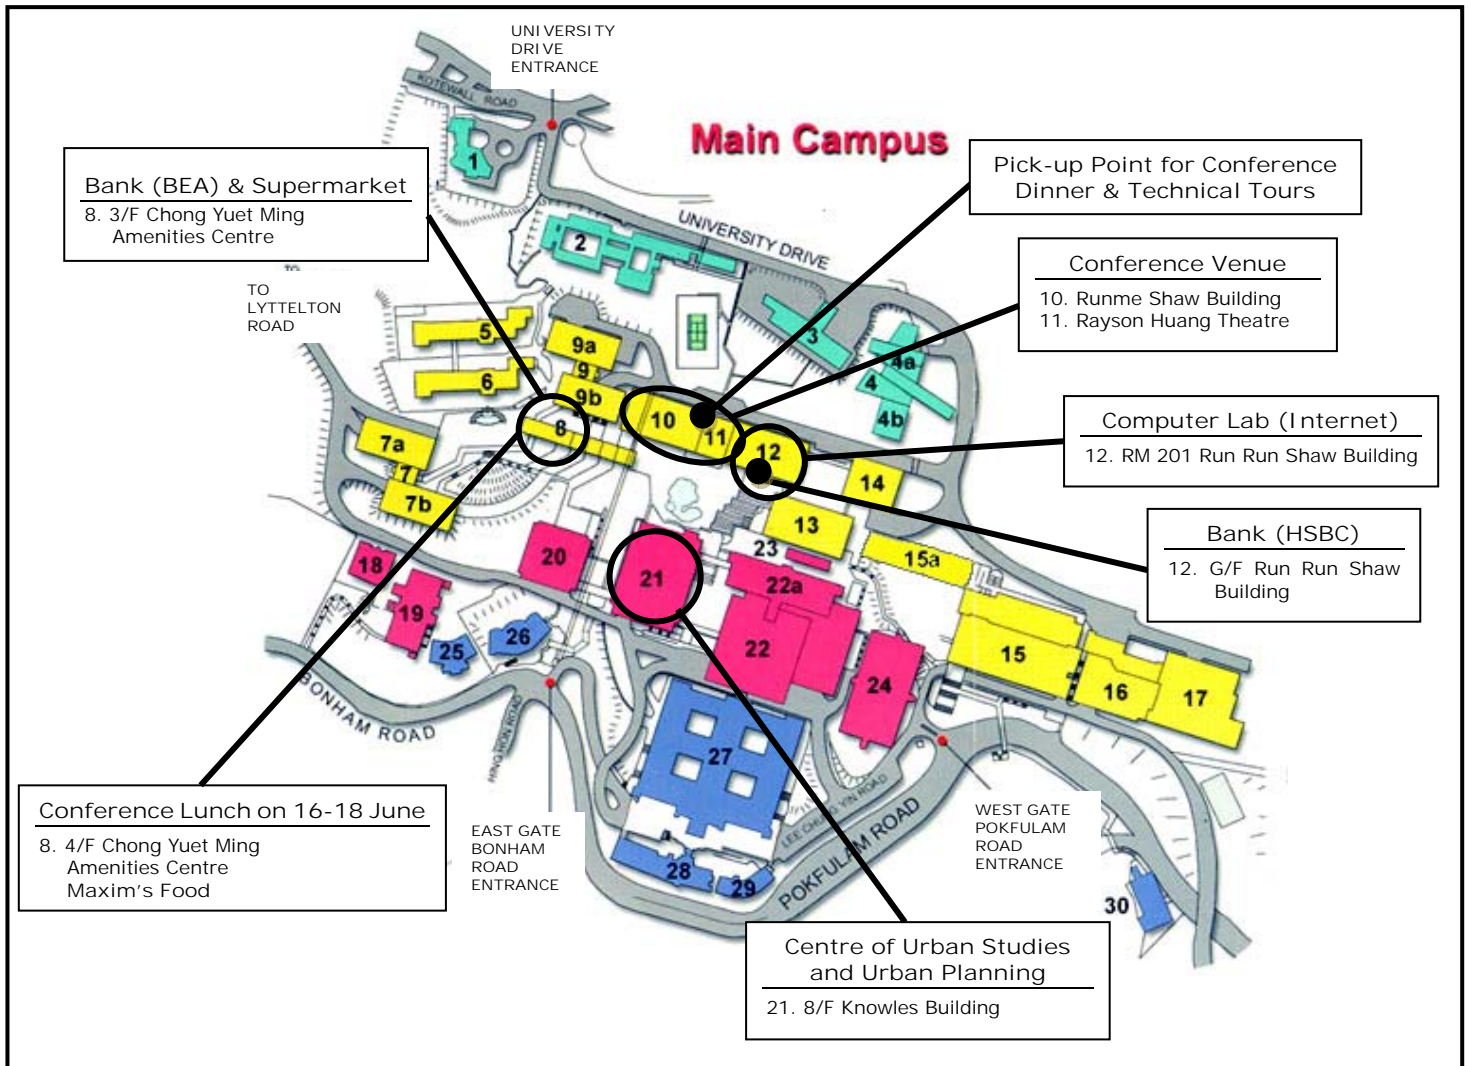

Travel Information to the University of Hong Kong

Location Map of the University of Hong Kong

Campus Map of the University of Hong Kong

1	University Lodge	8	Chong Yuet Ming Amenities Centre	16	Hsu Long Sing Amenities Centre	23	Library Annex
2	Robert Black College	9	Meng Wah Complex	16	Student's Union	24	Kadoorie Biological Sciences
3	University Drive No. 2	10	Runme Shaw Building	17	Chow Yei Ching Building	25	School of Professional and
4	Graduate House	11	Rayson Huang Theatre	18	Tang Chi Ngong Building	25	T.T. Tsui Building
5	May Hall	12	Run Run Shaw Building	19	Fong Shu Chuen Amenities Centre	26	Fung Ping Shan Building
6	Eliot Hall	13	Hui Oi Chow Science Building	19	Swire Building	27	Convocation Room
6	Foundation Chamber	14	James Hsioung Lee Science Building	19	Swire Hall	27	Loke Yew Hall
7	Chong Yuet Ming Science	15	Haking Wong Building	20	K.K. Leung Building	27	Main Building
4a	Hong Kong Jockey Club	16	Simon K.Y. Lee Hall	20	Senior Common Room	28	Hung Hing Ying Building
4b	University Conference Centre	15a	Technology Innovation and	21	Knowles Building	29	Pao Siu Loong Building
4b	Wang Gungwu Lecture Hall	9a	Wong Chue Meng Building	22	Library Building (New Wing)	30	Yam Pak Building
7a	Chong Yuet Ming Chemistry	9b	Council Chamber	22a	Library Building (Old Wing)	25,26	University Museum & Art Gallery
7b	Chong Yuet Ming Physics	9b	Wong Chuang Lai Wah Building				