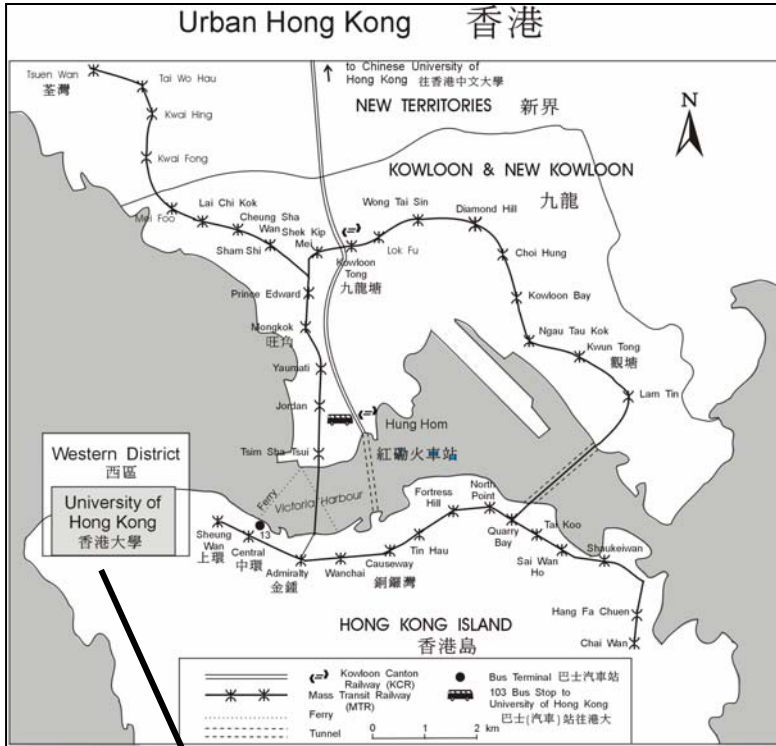

Travel Information to the University of Hong Kong

Location Map of the University of Hong Kong

Campus Map of the University of Hong Kong

1	University Lodge	8	Chong Yuet Ming Amenities Centre	16	Hsu Long Sing Amenities Centre	23	Library Annex
2	Robert Black College	9	Meng Wah Complex	16	Student's Union	24	Kadoorie Biological Sciences
3	University Drive No. 2	10	Runme Shaw Building	17	Chow Yei Ching Building	25	School of Professional and
4	Graduate House	11	Rayson Huang Theatre	18	Tang Chi Ngong Building	25	T.T. Tsui Building
5	May Hall	12	Run Run Shaw Building	19	Fong Shu Chuen Amenities Centre	26	Fung Ping Shan Building
6	Eliot Hall	13	Hui Oi Chow Science Building	19	Swire Building	27	Convocation Room
6	Foundation Chamber	14	James Hsioung Lee Science Building	19	Swire Hall	27	Loke Yew Hall
7	Chong Yuet Ming Science	15	Haking Wong Building	20	K.K. Leung Building	27	Main Building
4a	Hong Kong Jockey Club	16	Simon K.Y. Lee Hall	20	Senior Common Room	28	Hung Hing Ying Building
4b	University Conference Centre	15a	Technology Innovation and	21	Knowles Building	29	Pao Siu Loong Building
4b	Wang Gungwu Lecture Hall	9a	Wong Chue Meng Building	22	Library Building (New Wing)	30	Yam Pak Building
7a	Chong Yuet Ming Chemistry	9b	Council Chamber	22a	Library Building (Old Wing)	25,26	University Museum & Art Gallery
7b	Chong Yuet Ming Physics	9b	Wong Chuang Lai Wah Building				

Transportation Information

How to Go to the University of Hong Kong and Island Pacific Hotel after Arriving Hong Kong

Island Pacific Hotel Hong Kong: Tel. (+852) 2131 1188 Fax. (+852) 2131 1212

Address. 152 Connaught Road West, Hong Kong Internet. www.islandpacifichotel.com.hk

Card for Taxi Drivers

Please go to the **University of Hong Kong** at Pokfulam Road, Hong Kong

請去香港薄扶林道，**香港大學**

Please go to **Robert Black College of the University of Hong Kong** at University Drive, Hong Kong (enter through Conduit Road, near No. 13 Bus Terminal)