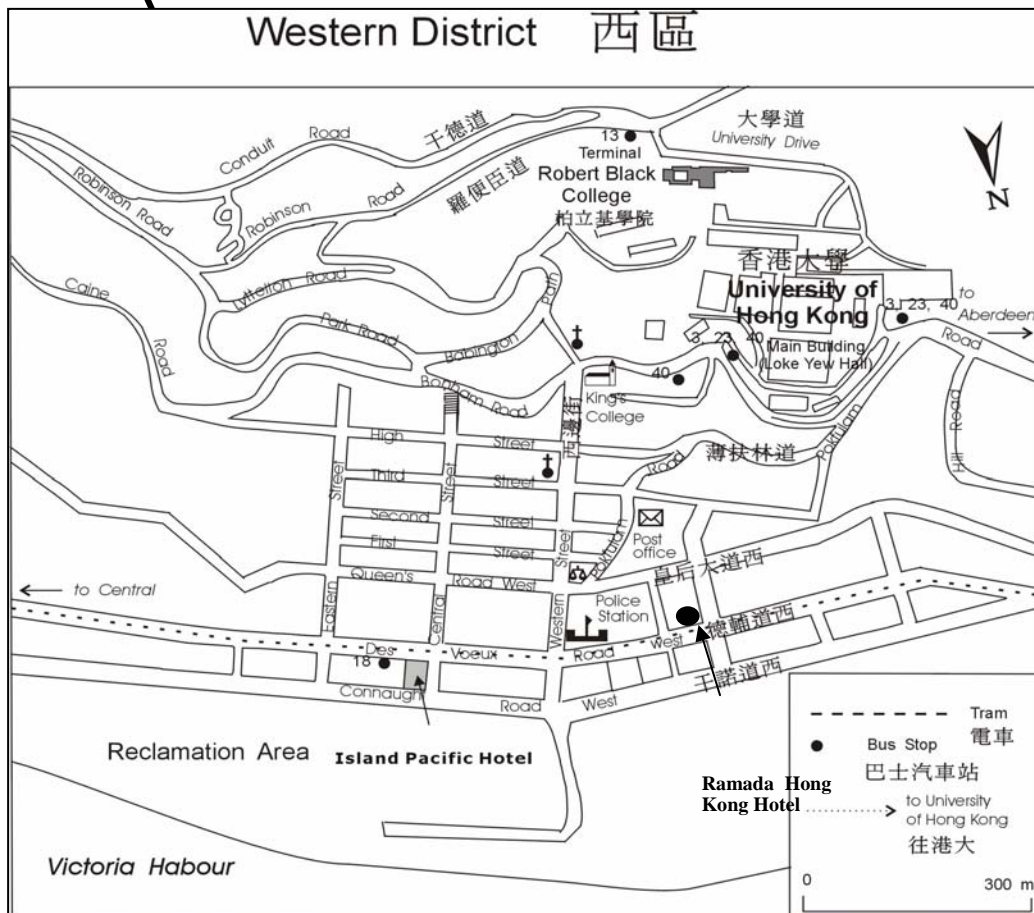

Travel Information to the University of Hong Kong

Location Map of the University of Hong Kong

Campus Map of the University of Hong Kong

1	University Lodge	8	Chong Yuet Ming Amenities Centre	16	Hsu Long Sing Amenities Centre	23	Library Annex
2	Robert Black College	9	Meng Wah Complex	16	Student's Union	24	Kadoorie Biological Sciences
3	University Drive No. 2	10	Runme Shaw Building	17	Chow Yei Ching Building	25	School of Professional and
4	Graduate House	11	Rayson Huang Theatre	18	Tang Chi Ngong Building	25	T.T. Tsui Building
5	May Hall	12	Run Run Shaw Building	19	Fong Shu Chuen Amenities Centre	26	Fung Ping Shan Building
6	Eliot Hall	13	Hui Oi Chow Science Building	19	Swire Building	27	Convocation Room
6	Foundation Chamber	14	James Hsioung Lee Science Building	19	Swire Hall	27	Loke Yew Hall
7	Chong Yuet Ming Science	15	Haking Wong Building	20	K.K. Leung Building	27	Main Building
4a	Hong Kong Jockey Club	16	Simon K.Y. Lee Hall	20	Senior Common Room	28	Hung Hing Ying Building
4b	University Conference Centre	15a	Technology Innovation and	21	Knowles Building	29	Pao Siu Loong Building
4b	Wang Gungwu Lecture Hall	9a	Wong Chue Meng Building	22	Library Building (New Wing)	30	Yam Pak Building
7a	Chong Yuet Ming Chemistry	9b	Council Chamber	22a	Library Building (Old Wing)	25,26	University Museum & Art Gallery
7b	Chong Yuet Ming Physics	9b	Wong Chuang Lai Wah Building				

Transportation Information

How to Go to the University of Hong Kong and Island Pacific Hotel after Arriving Hong Kong

Island Pacific Hotel Hong Kong: Tel. (+852) 2131 1188 Fax. (+852) 2131 1212

Address. 152 Connaught Road West, Hong Kong Internet. www.islandpacifichotel.com.hk

Card for Taxi Drivers

Please go to the **University of Hong Kong** at Pokfulam Road, Hong Kong

請去香港薄扶林道，**香港大學**

Please go to **Robert Black College of the University of Hong Kong** at University Drive, Hong Kong (enter through Conduit Road, near No. 13 Bus Terminal)